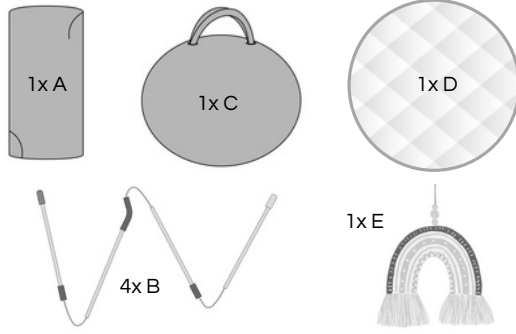

LIONHERZ

SCOPE OF DELIVERY:

- A - 1 tent fabric
- B - 4 tent poles
- C - 1 carry bag
- D - 1 round cuddly mat
- E - 1 decorative rainbow

You can find detailed video assembly instructions on YouTube or our homepage www.lionherz.at