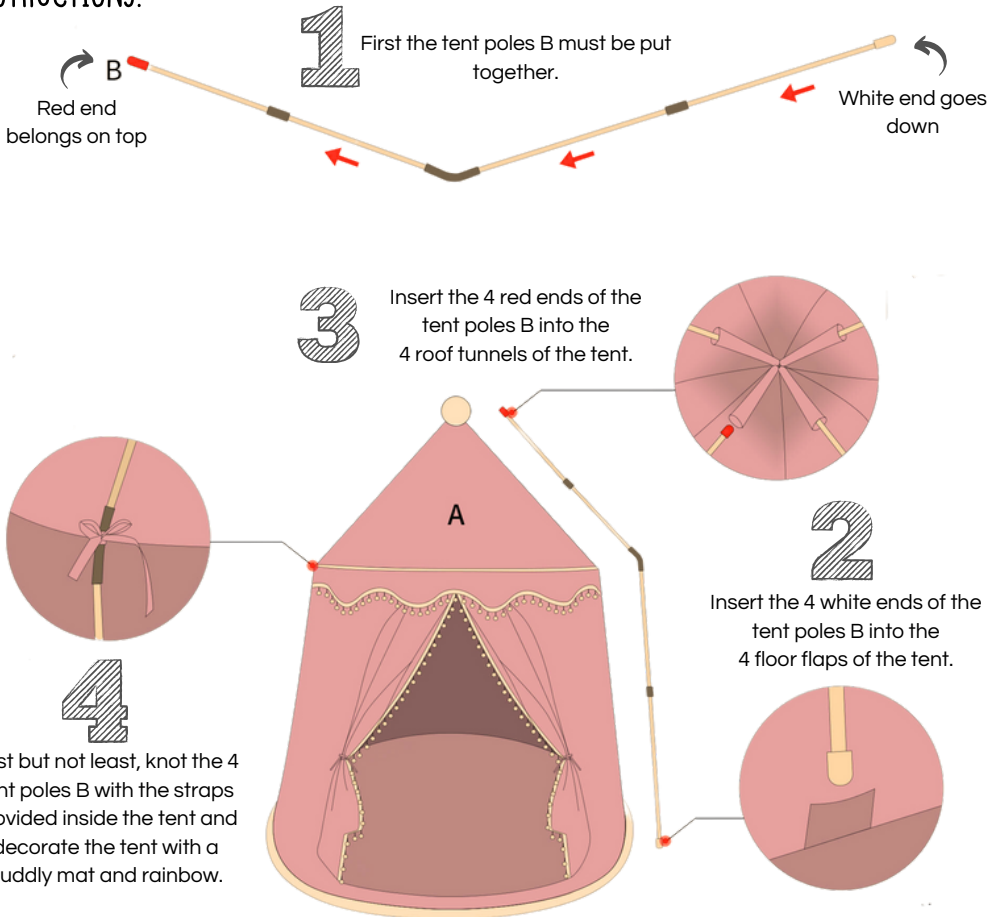

ASSEMBLY

INSTRUCTIONS:

COMPLETE :)

THANK YOU SO MUCH FOR YOUR TRUST AND HAPPY PLAYING

your Martina from
LIONHERZ